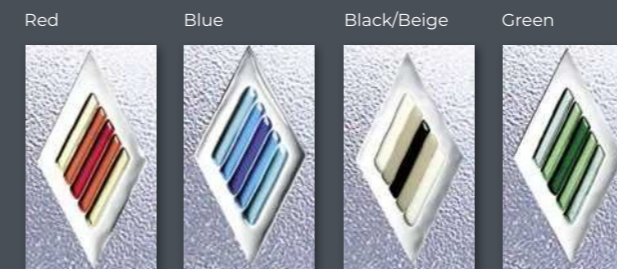

Balmoral One Classic Fused Jewel Red
Colour Red
Frame White