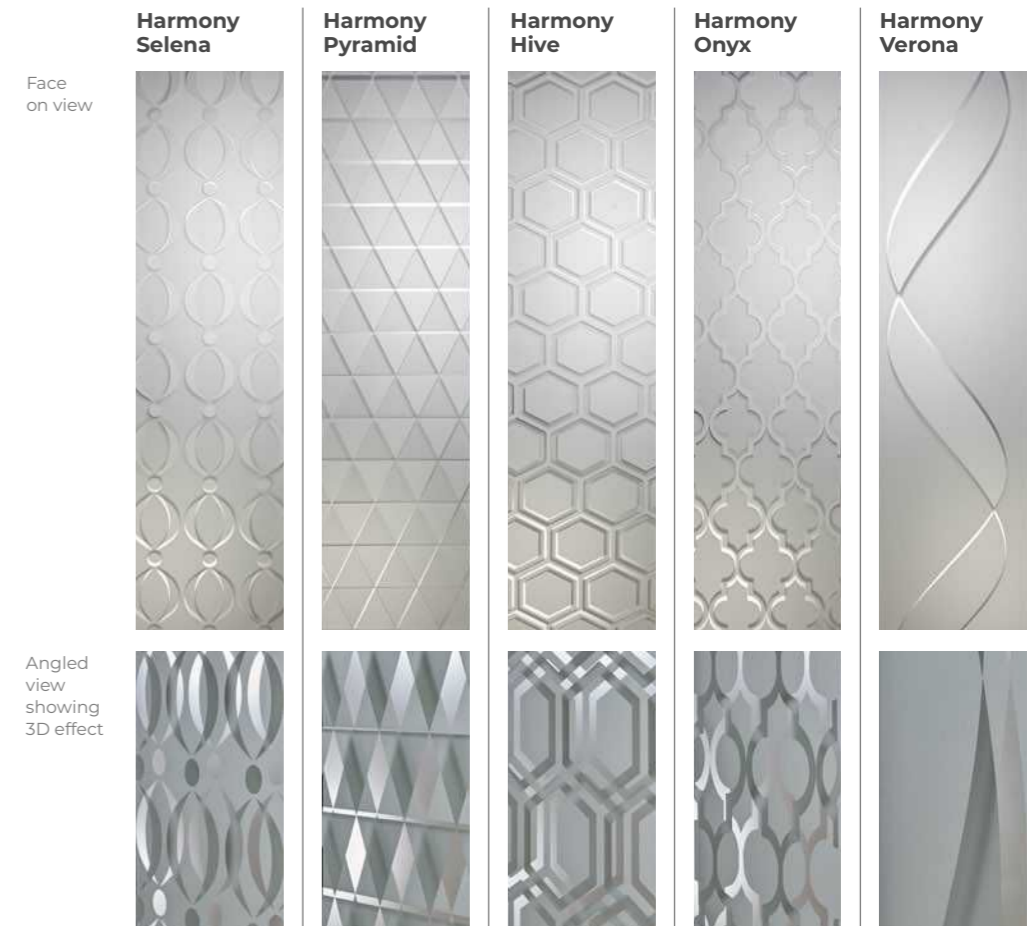

Modern Collection

If you're looking for a contemporary style that makes a real statement, the Modern Collection, featuring high grade, stainless-steel trims, is the perfect choice for your home.

Exclusive Glasses

Modern 5101 Harmony Collection

The exclusive Harmony Collection provides contemporary, etched effect geometric designs which cleverly feature on both sides of the double-glazed unit to create a three-dimensional effect which is both elegant and striking.

Please Note: Only available in Modern 5101